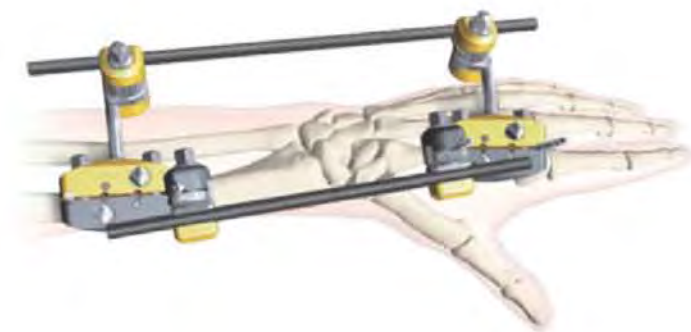

Bonofix 5
External Fixation System

Distal Radius Fixator

NH II (Bonofix)

Frame Examples

EF370
Radius Joint Fixator

EF371
Distal Radius Fixator I

EF372
Distal Radius Fixator II

EF373
Distal Radius Fixator III

Frame Examples

EF374
Distal Radius Fixator IV

EF375
Forearm Fixator

EF376
Elbow Joint Fixator

Components

EF364 - Straight Post Ø5mm

EF366 - 30° Angled Post Ø5mm

Ø5mm Carbon Connecting Rod

EF547 - 100mm

EF548 - 150mm

EF549 - 200mm

EF550 - 250mm

EF551 - 300mm

Ø3mm Self Drilling/ Self Tapping Pins

EF657 - Total Length 60mm

Thread Length 10mm